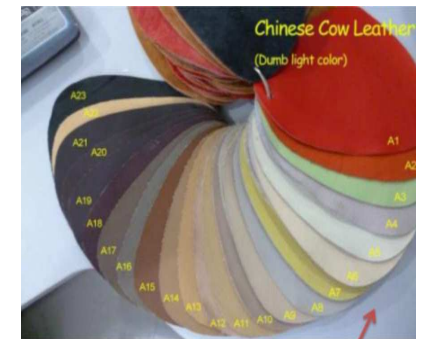

Item No.

B901F-3

PLAN C

chesterfield sofa with coper nail tufted decoration or imported leather sofa

Item No.

8923

Item No.

S902a-1