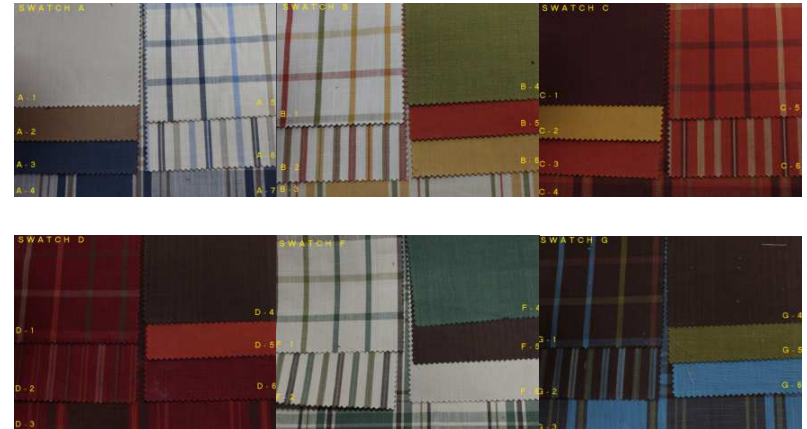

S855

S836

PLAN B

cotton linen,blend fabric two seats--1590x900x900mm;three seats--1590x900x900mm (size can customized according to the house plan)

Item No.

2638A

Item No.

2643

B91A-3

B903C

B901B-3

SWATCH

PLAN B

cotton linen,blend fabric two seats--1590x900x900mm;three seats--1590x900x900mm (size can customized according to the house plan)

Item No.

B901I

Item No.

B901F-3

PLAN C

chesterfield sofa with coper nail tufted decoration or imported leather sofa

Item No.

8923

Item No.

S902a-1

Leather Swatch available

PLAN C

Wood : Pine for inside frame, birch for outside frame and feet
 Other Materials : High density elasticity sponge, duck's feather, top fabric

Item No.

Item No.

SF-2990

SF-2949